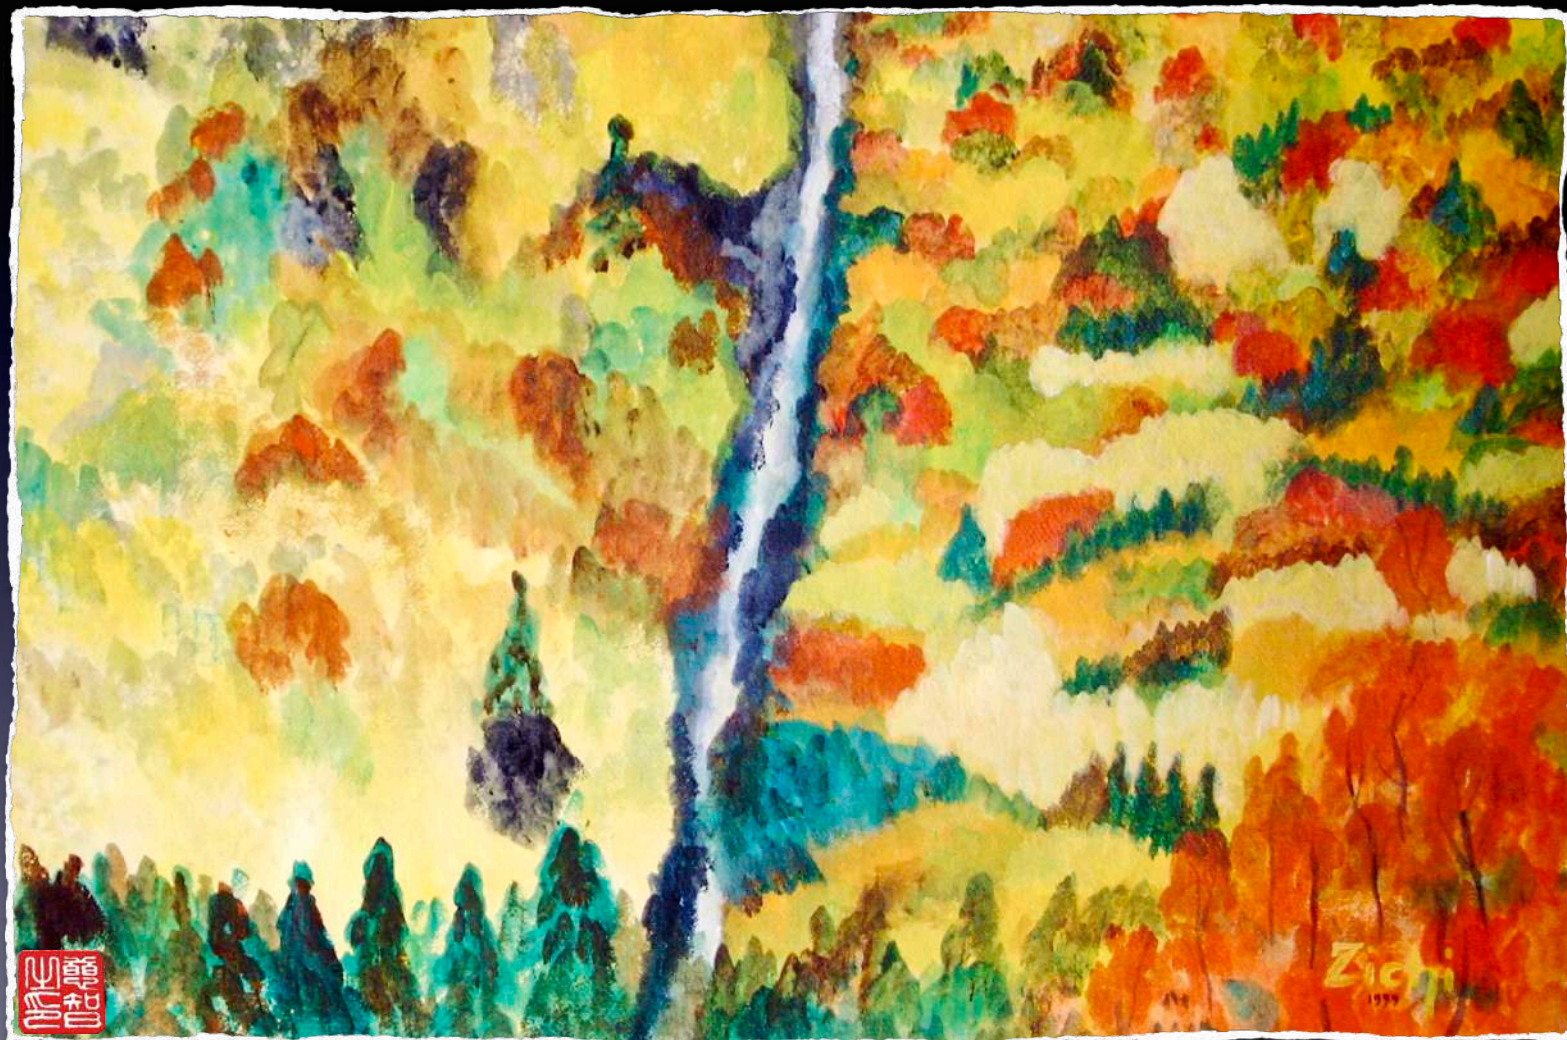

Autumn Fall 1999 Acrylic on paper 56 x 36 cm © zichi Lorentz