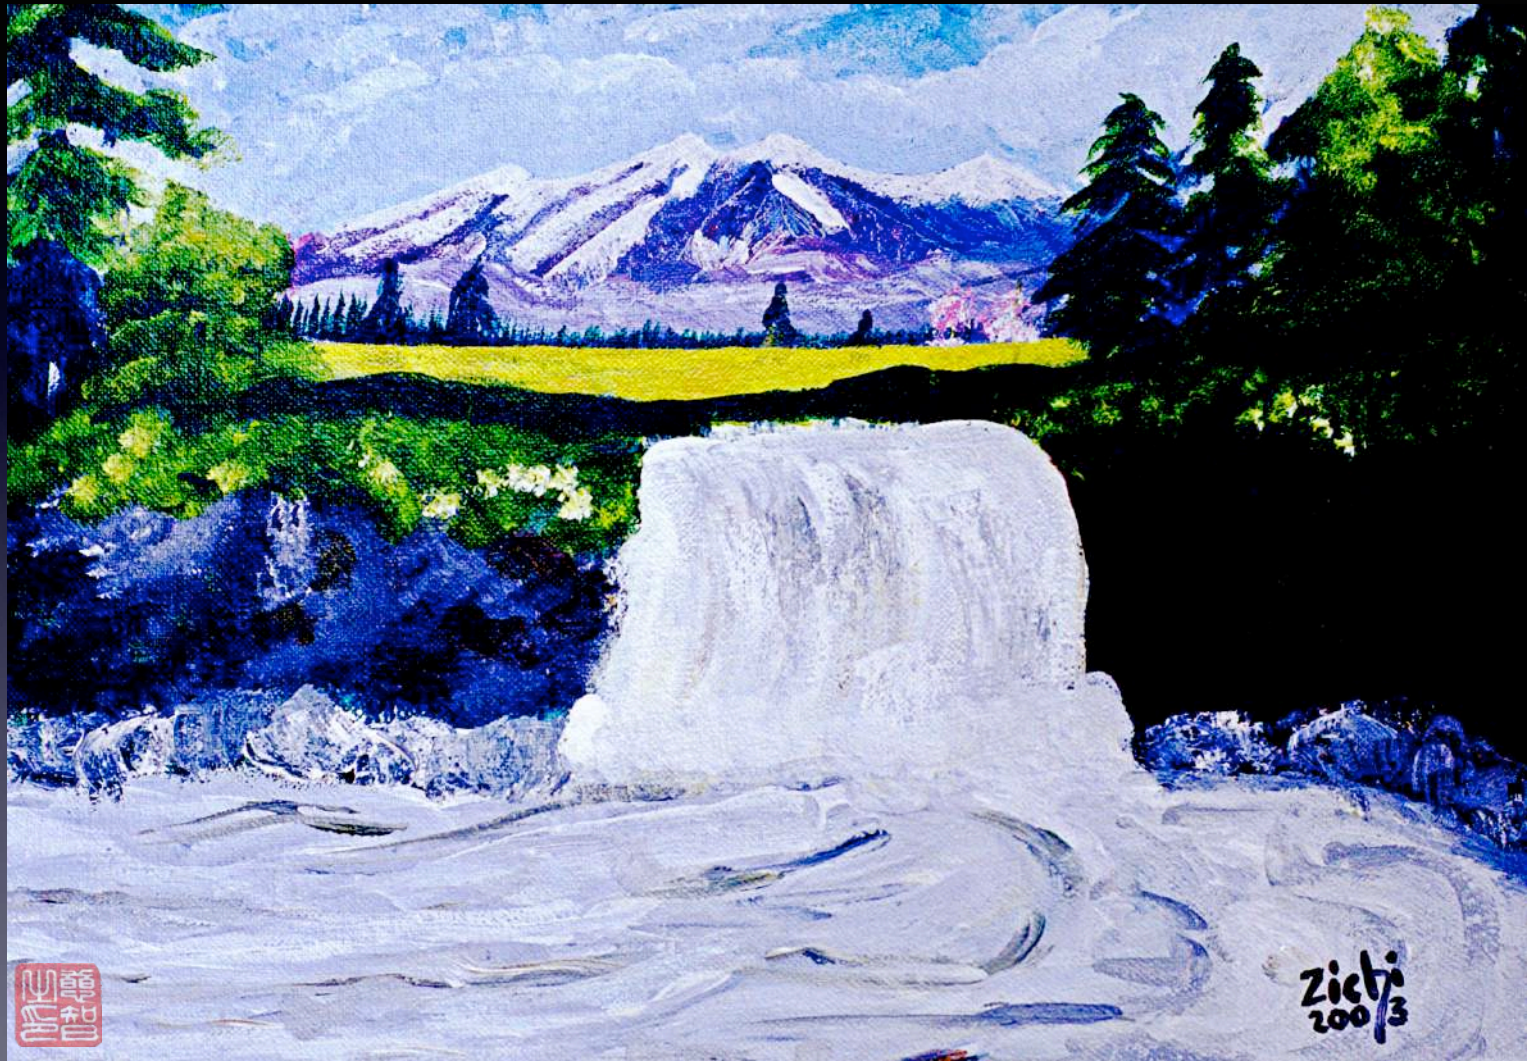

Alps Waterfall 2003 Acrylic on canvas 61 x 46 cm © zichi Lorentz