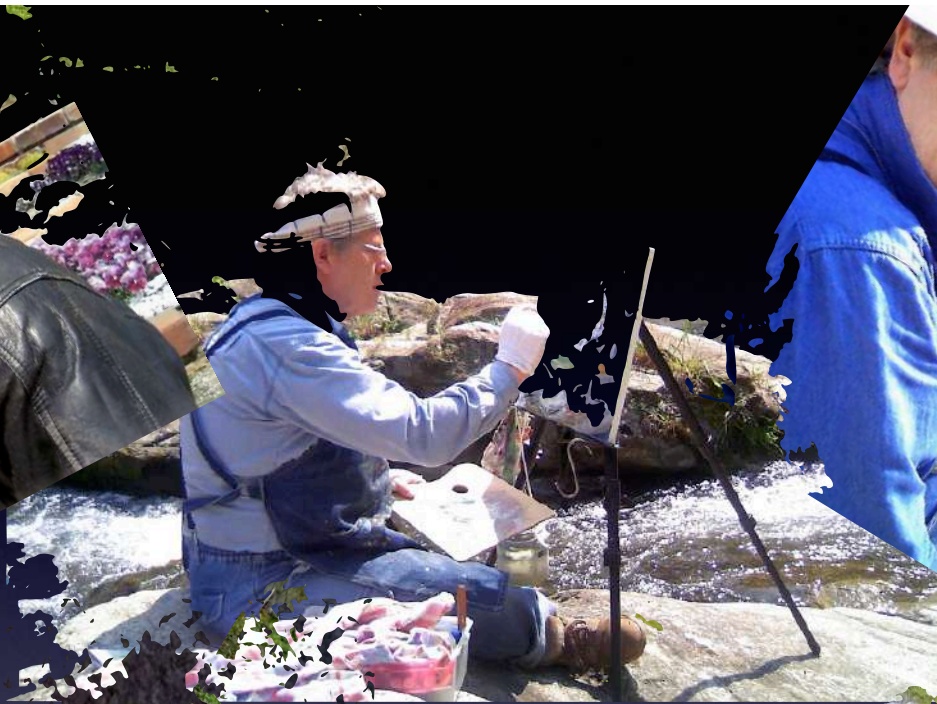

art is a journey, not a destination

zichi Lorentz

artist statement

A journey, a dance of light from the island of the shining. I don't have a fixed style of art because I want to be a seeker until the moment of my death. To expand my humanity, to polish my personality and bring myself to a higher position. I believe this is the road to lead and to give birth to the masterpiece as an artist. The reflection of the personality is art; sometimes the heart gets over the techniques. I want to break the shell which is tightening myself, with a free spirit and reach a fulfilled life. The excitement of the life becomes the joy to create. An eternal traveler, on a journey without destination, a dance of light. From time to time, I want to share this dance with others by having exhibitions and events. Stress is a child of yesterday, we must never allow it to become an adult of tomorrow. Seize the moment and live today. Memories are only shadows of the real thing. Art is a powerful healing force, not only for the artist but also for the art viewer. With art we can overcome our stress. The healing process begins the moment we take control of our lives.