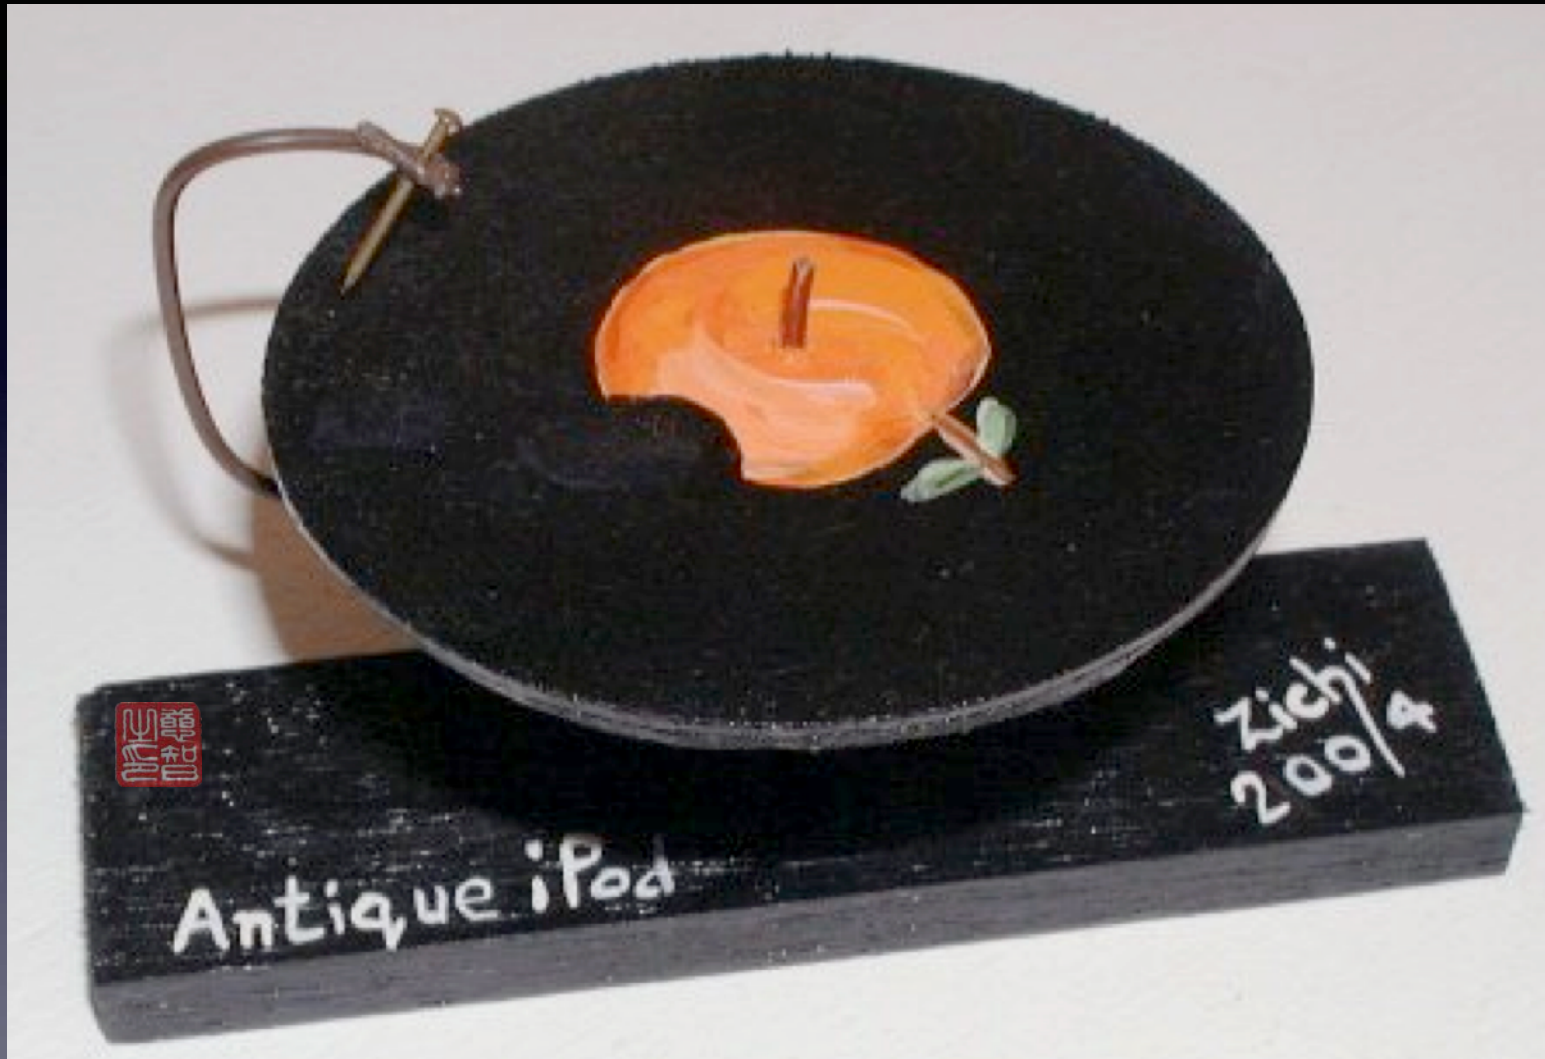

Antique iPod 2005 Wood, card, wire © zichi Lorentz

Art Attack 2005 Acrylic on wood 54 x 71 cm © zichi Lorentz

Artist Garden 2006 Acrylic on paper 73 x 61 cm © zichi Lorentz

Artist Painter 2004 Acrylic on canvas 91 x 73 cm © zichi Lorentz