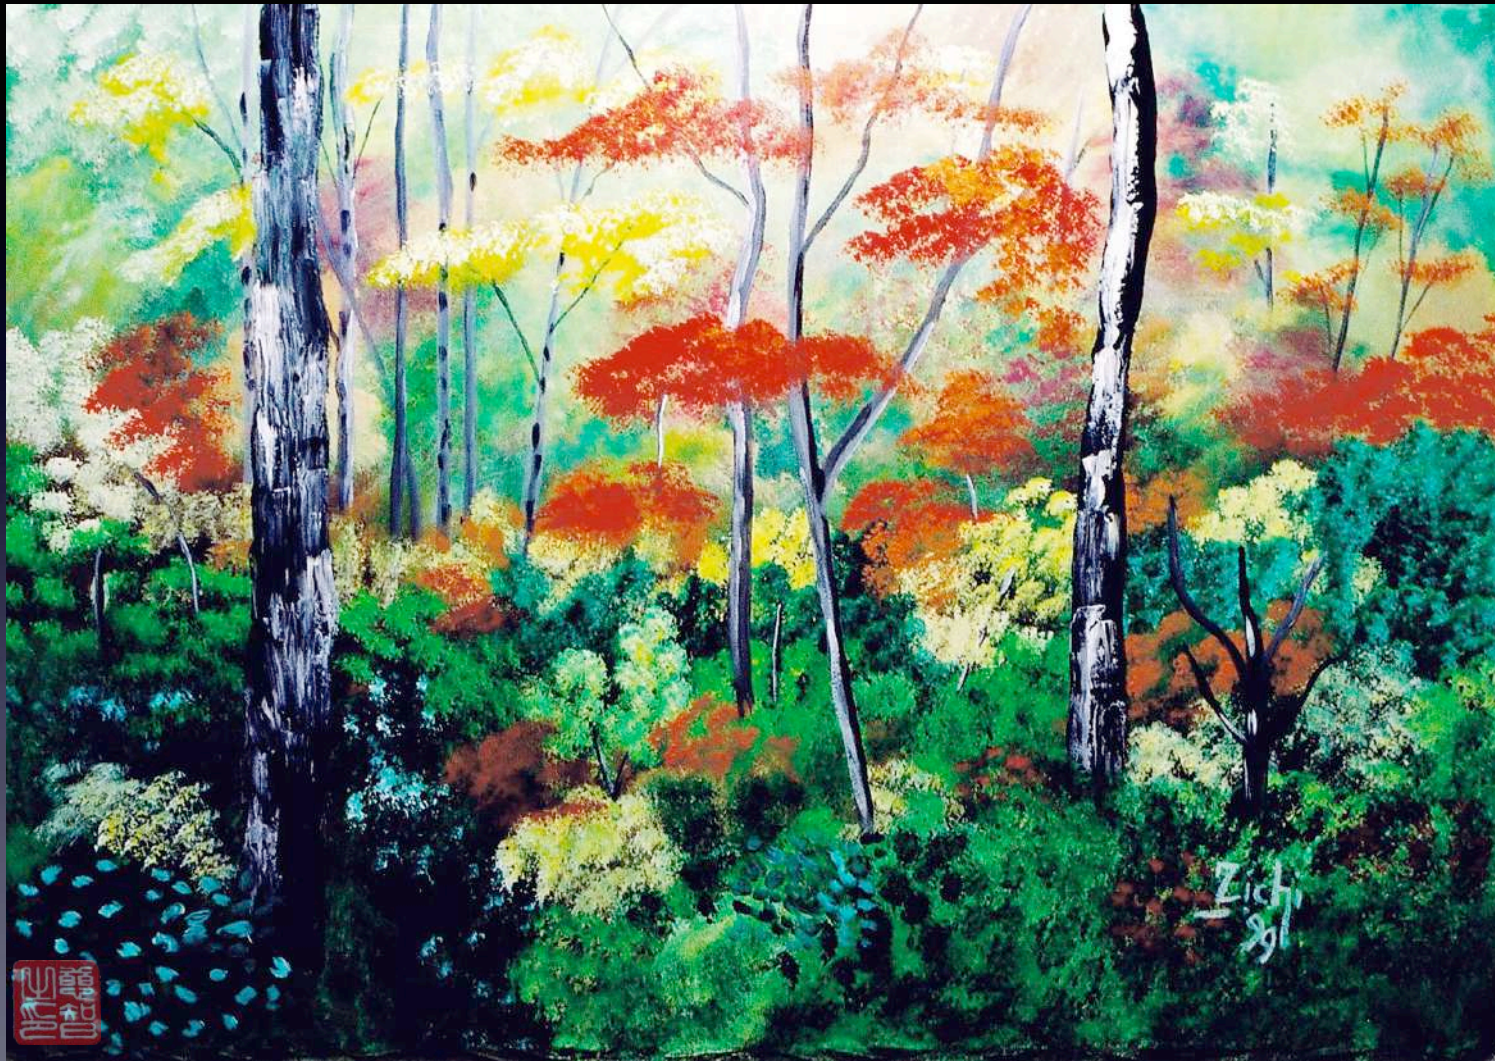

Autumn Jazz 2004 Acrylic on canvas 54 x 71 cm © zichi Lorentz

Autumn Mountain 1999 Acrylic on paper 76 x 56 cm © zichi Lorentz

Autumn Walk 1999 Acrylic on canvas 73 x 91 cm © zichi Lorentz

Autumn Waterfall 2005 Acrylic on canvas 46 x 41 cm © zichi Lorentz