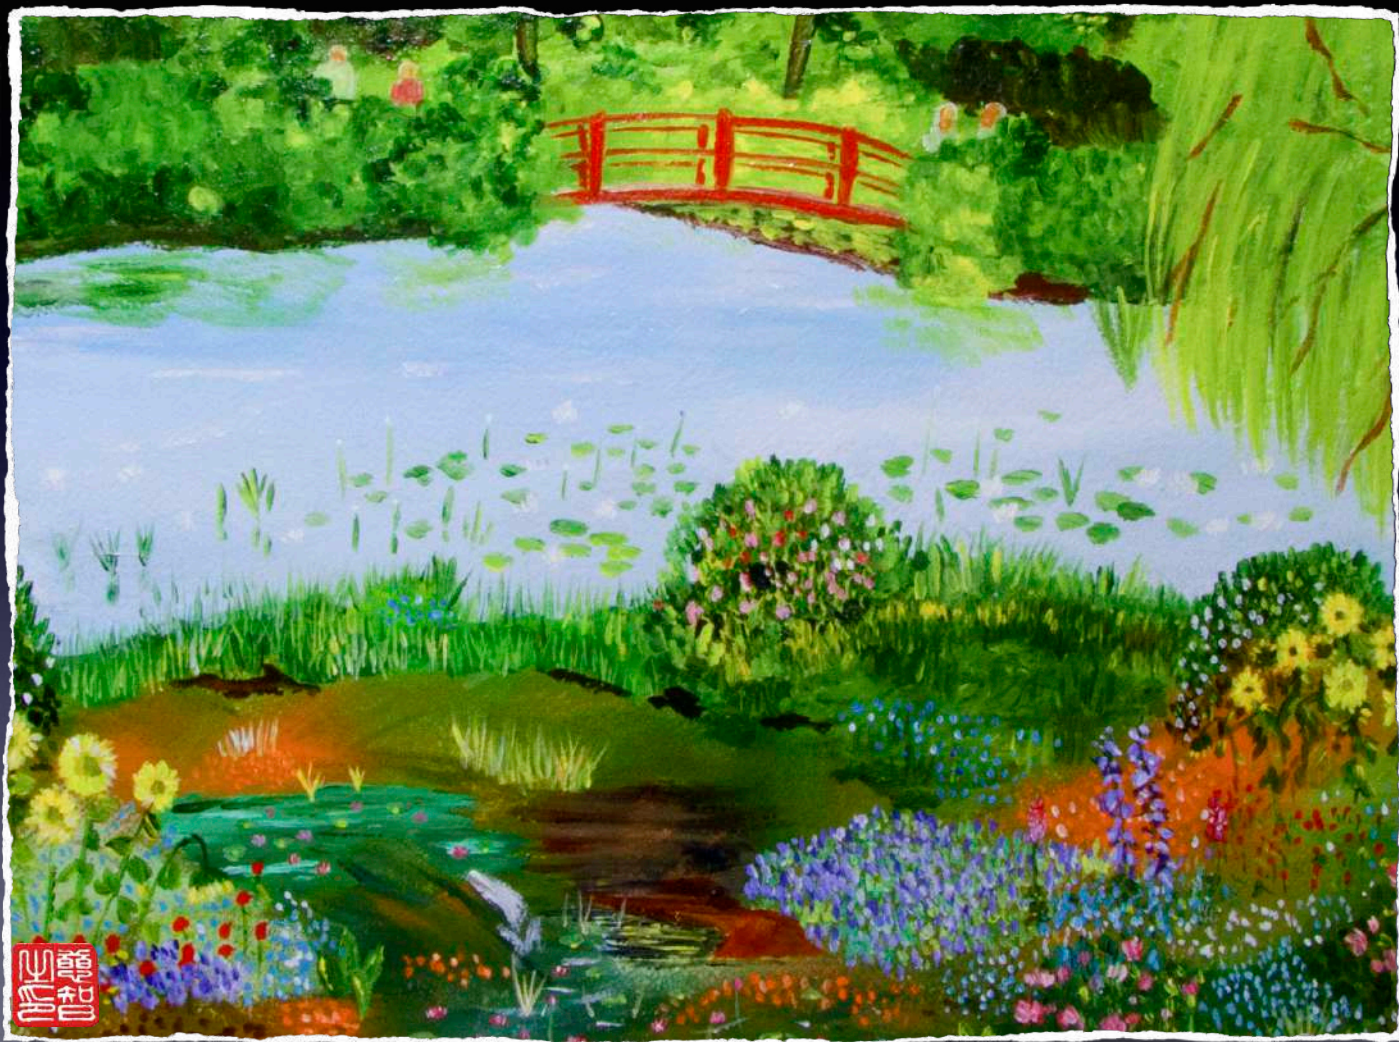

Artist Garden 2006 Acrylic on paper 73 x 61 cm © zichi Lorentz