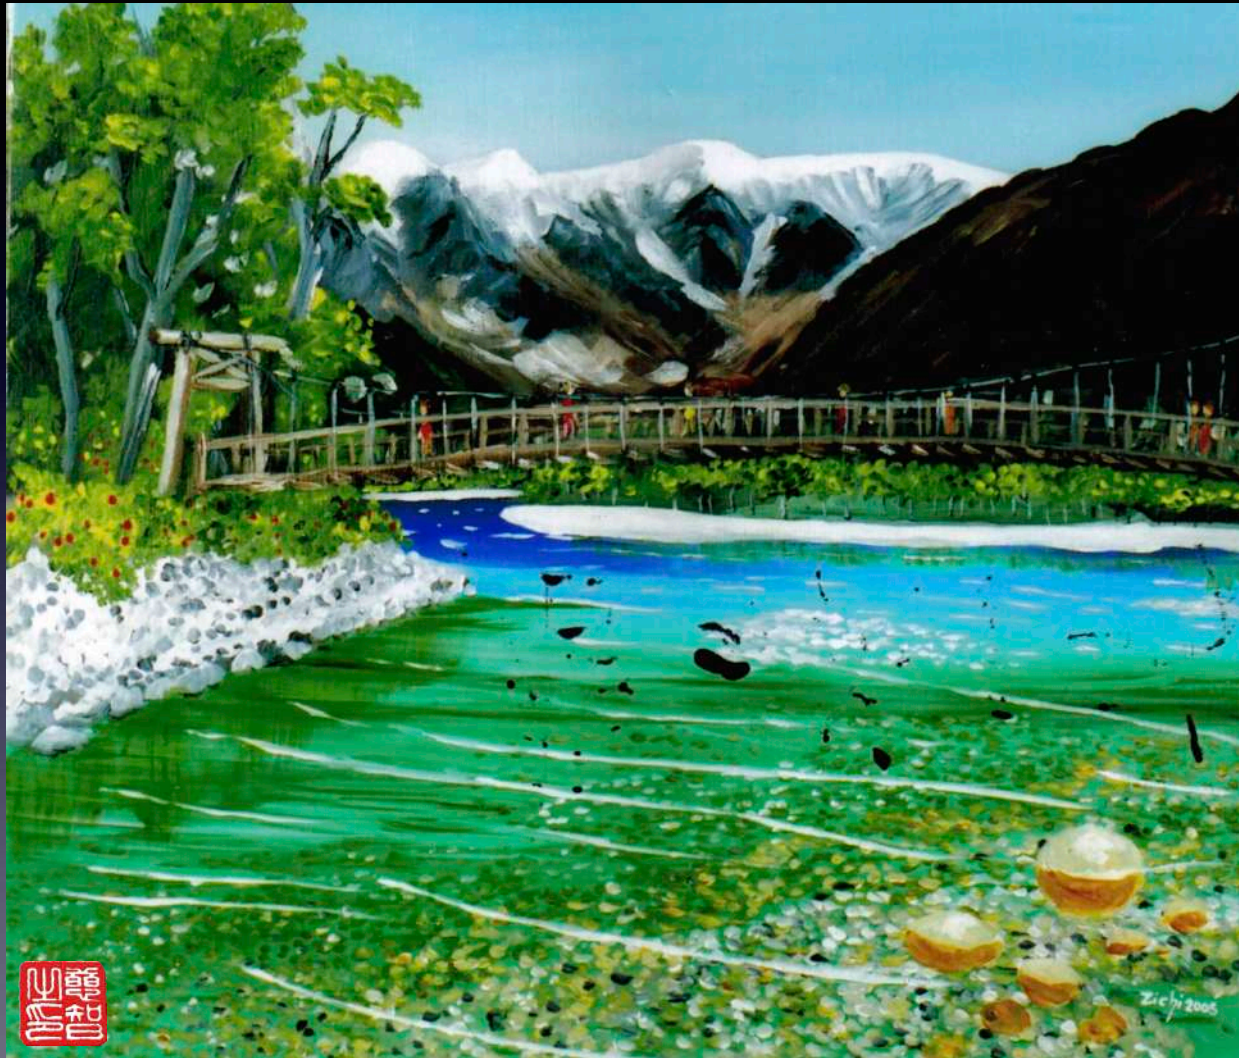

Kappa Bridge River 2001. Watercolor. 56 x 36 cm © zichi Lorentz