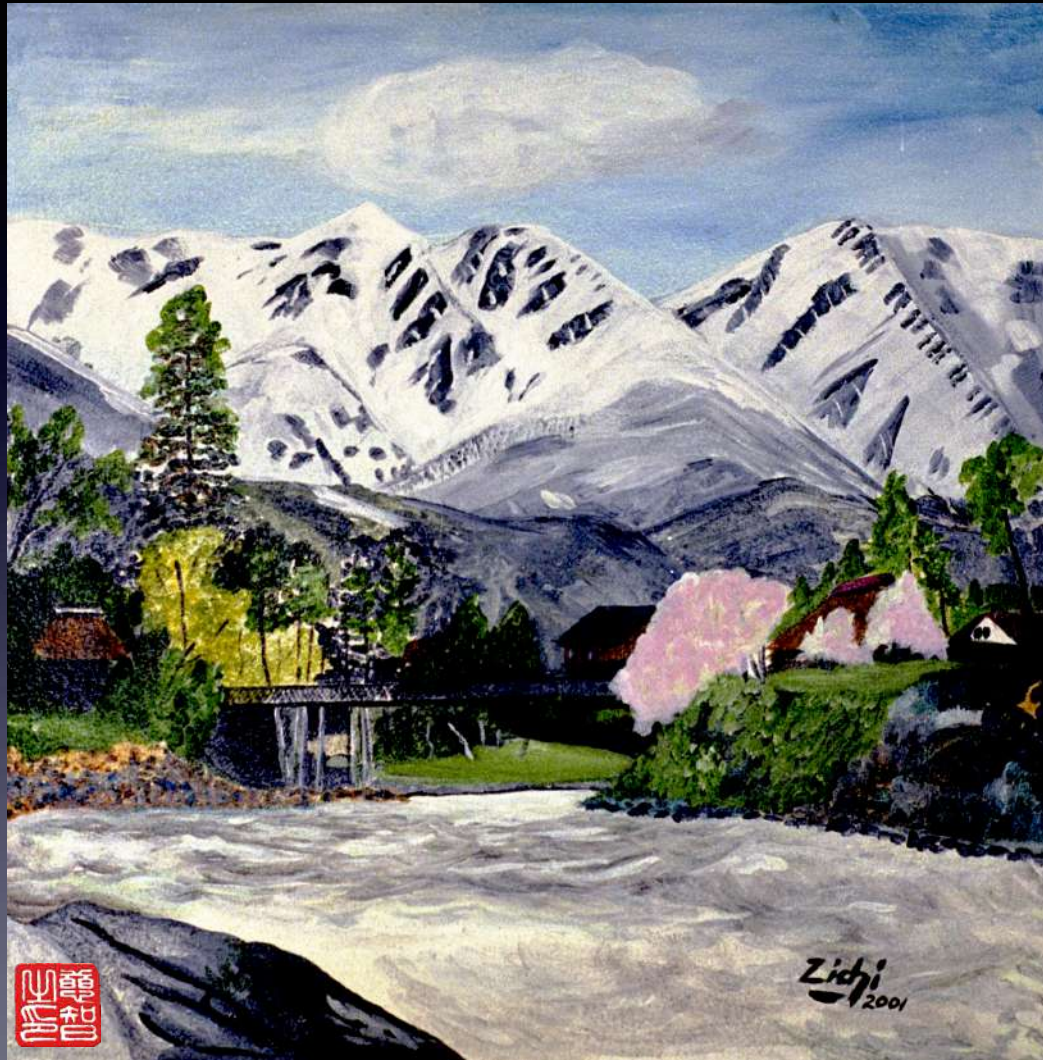

Green Tea with Friends 2003. Acrylic on canvas. 80 x 65 cm © zichi Lorentz