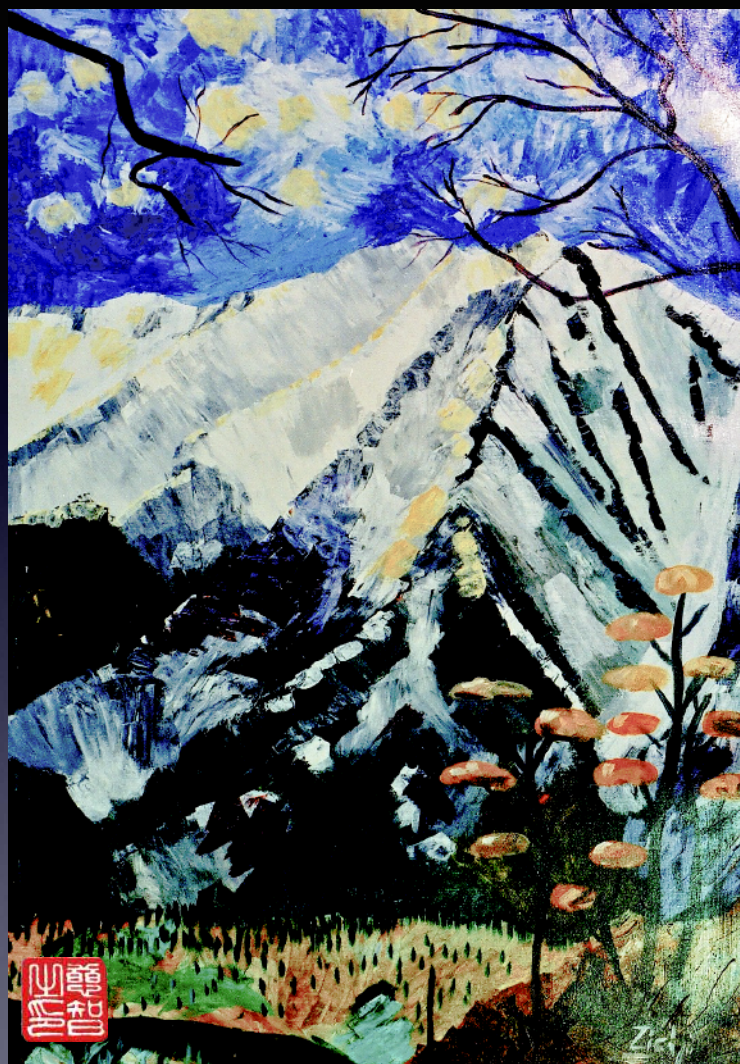

White Horse Moon. 1999. Acrylic on canvas. 80 cm x 65 cm © zichi Lorentz

White Horse Mountain. 2004. Acrylic on canvas. 91 cm x 73 cm © zichi Lorentz

White Horse Mountain. 2004. Acrylic on canvas. 91 cm x 73 cm © zichi Lorentz