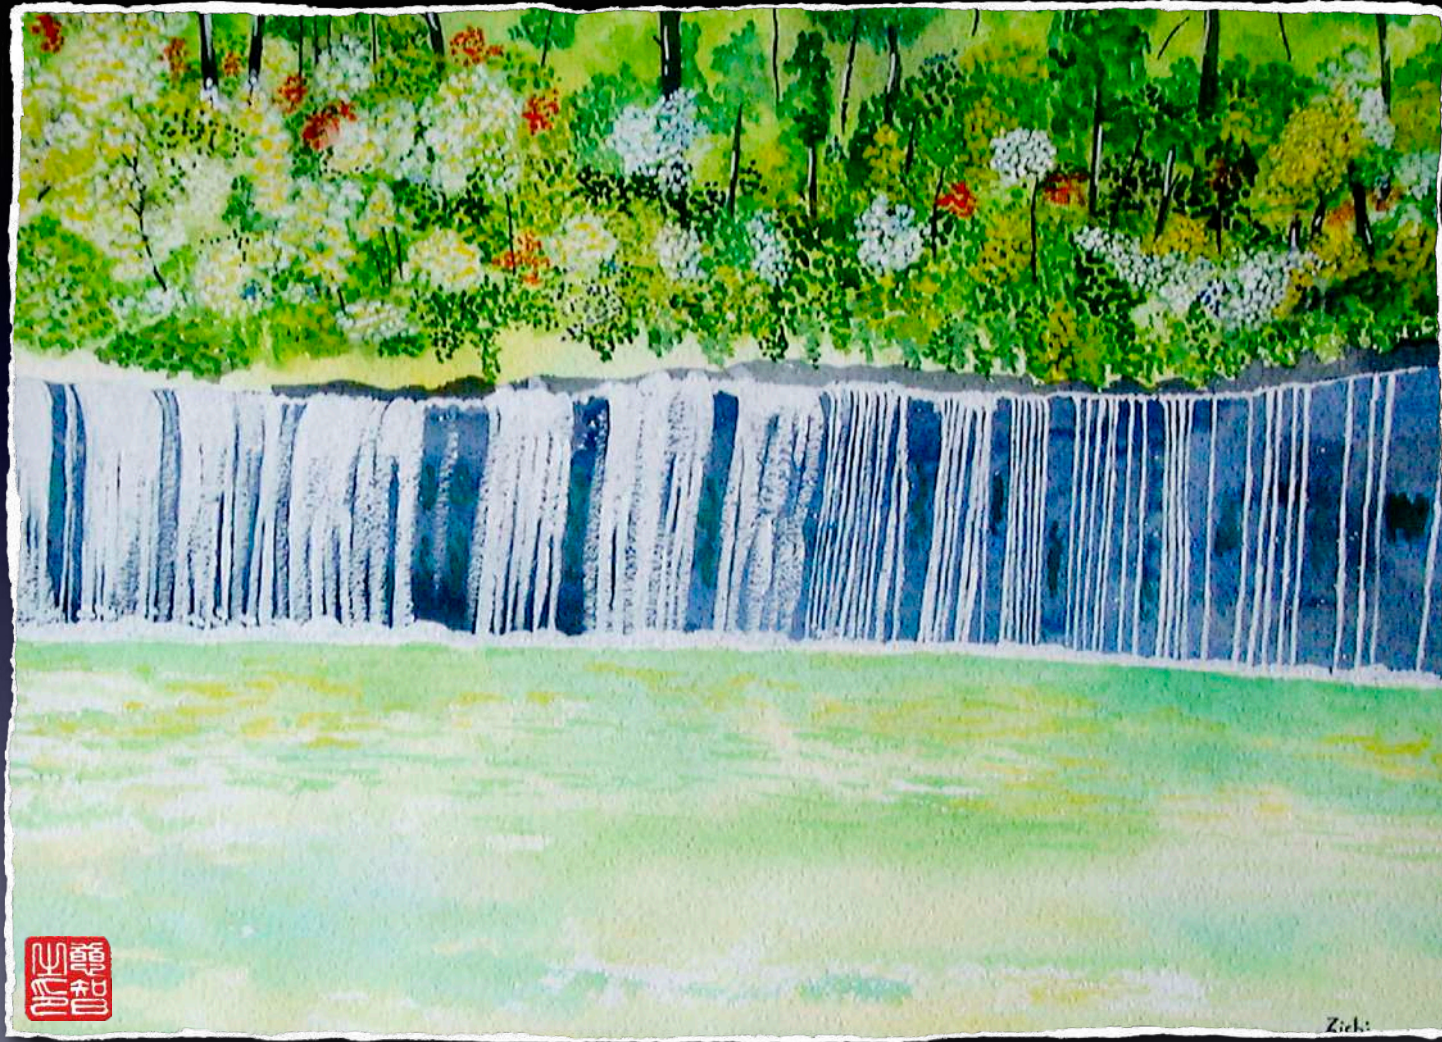

White String Falls 2006. Watercolor. 73 cm x 53 cm © zichi Lorentz