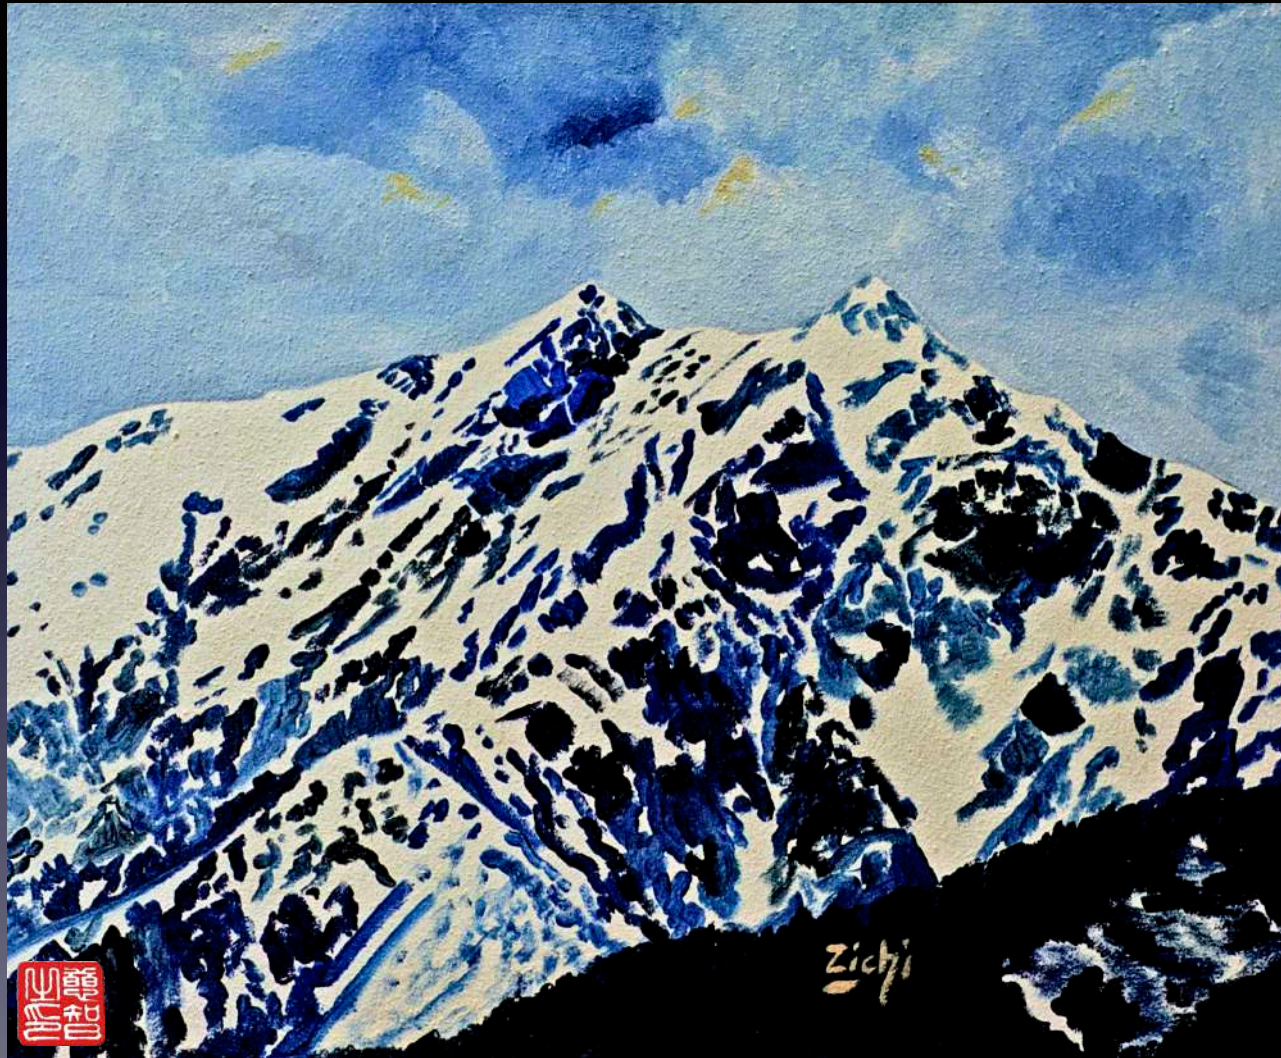

Snow 2003. Acrylic on canvas. 72.7 cm x 60.6 cm © zichi Lorentz

Sound Artist 2007. Acrylic on canvas. 41 cm x 32 cm © zichi Lorentz

Spirit 1998. Acrylic on silk. 80.3 cm x 65.2 cm © zichi Lorentz

Splash 2007. Acrylic on paper. 61 cm x 50 cm © zichi Lorentz