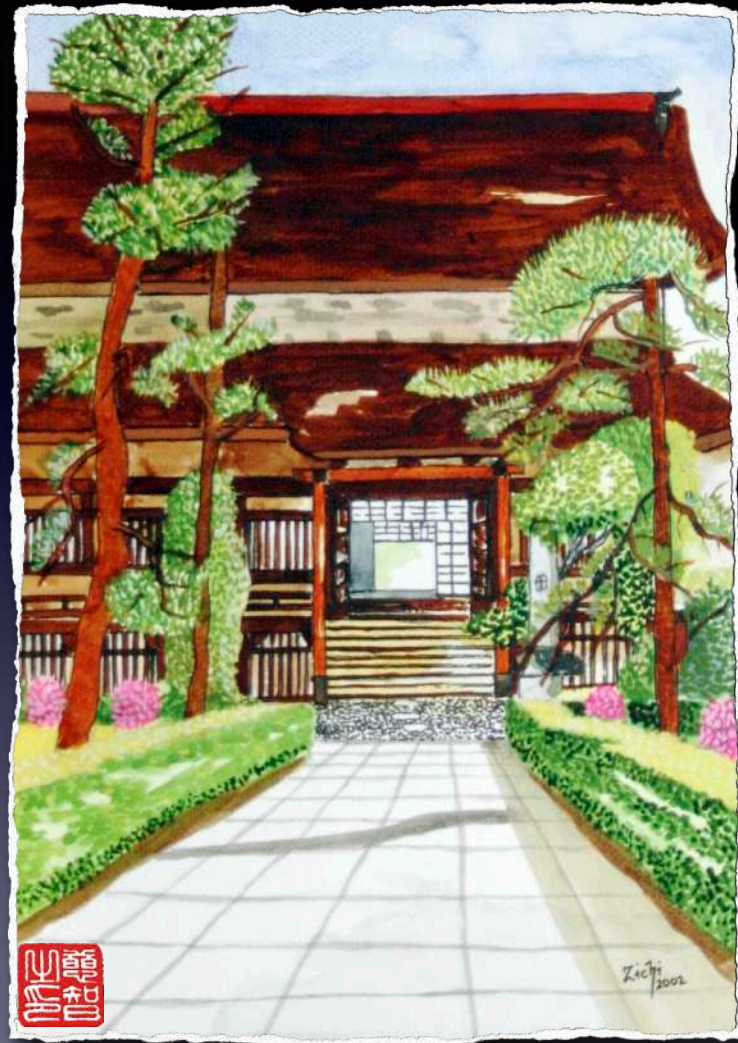

Surf Wave 2005. Acrylic on canvas. 53 cm x 46 cm © zichi Lorentz

Surfing 2002. Acrylic on paper. 56 cm x 38 cm © zichi Lorentz

Sword Mountain 2001. Acrylic on canvas. 100 cm x 83 cm © zichi Lorentz

Synchronicity. 2005. Acrylic on paper. 76 cm x 56 cm © zichi Lorentz

Temple 2002. Acrylic on paper. 53 cm x 46 cm © zichi Lorentz

Thai Beach 2003. Acrylic on silk. 53 cm x 46 cm © zichi Lorentz

Purple Snow 2003. Acrylic on silk. 53 cm x 46 cm © zichi Lorentz

Today 2005. Acrylic on canvas. 162 cm x 112 cm © zichi Lorentz