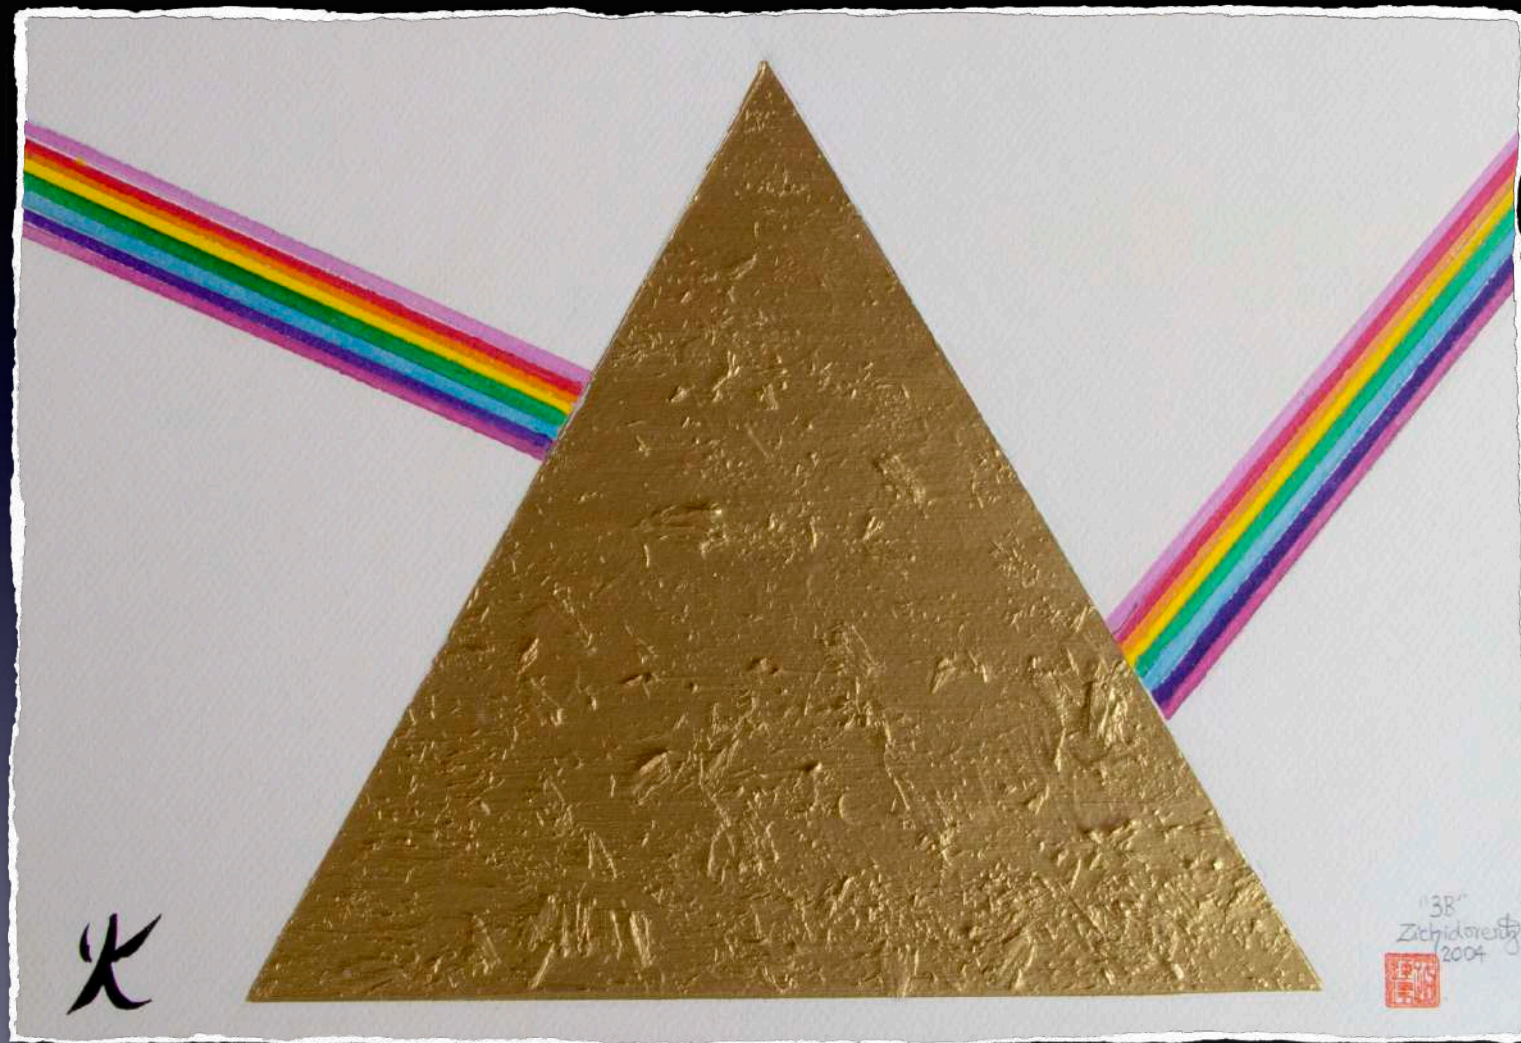

Wabi Sabi Triangle. 2004. Acrylic on paper. 38 cm x 24 cm © zichi Lorentz