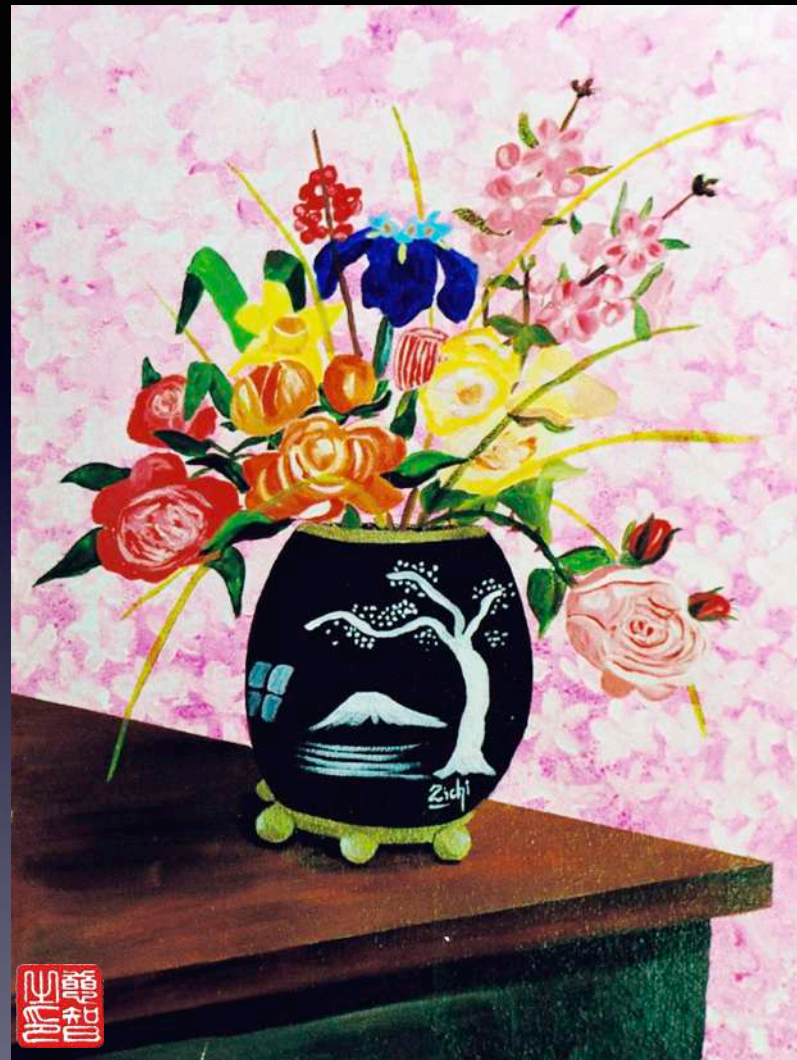

Spring 2006. Acrylic on paper. 73 cm x 91 cm © zichi Lorentz